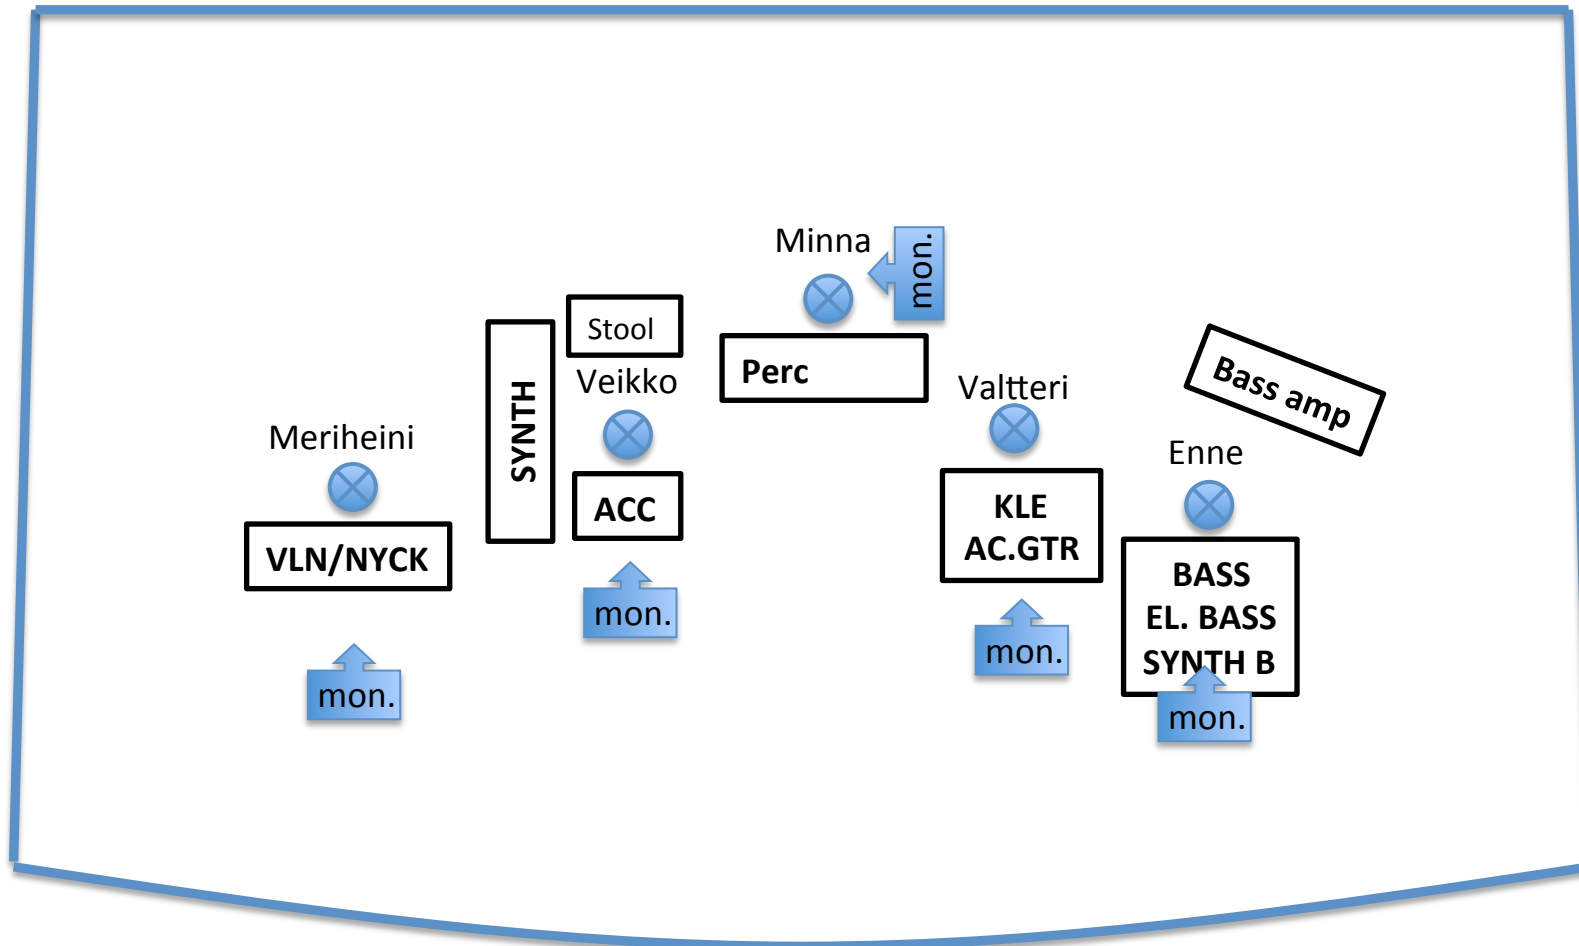

HOHKA STAGE PLAN/TECHNICAL RIDER 2016

Contact: hohkaband@gmail.com

040-7453519 (Veikko Muikku)

050-4116306 (Meriheini Luoto)

Input	Instrument	Mic/DI	Player	Other
1	BASS DRUM	BETA52A / SIMILAR	MINNA	
2	SNARE DRUM	SM57 / SIMILAR	MINNA	
3	TAMBOURINE	SM57 / SIMILAR	MINNA	
4	FLOOR TOM	SM57 / SIMILAR	MINNA	
5-6	OVERHEAD L+R	KM184 / SIMILAR	MINNA	
7	DOUBLE BASS	XLR OUT MIC	ENNE	+48V
8	ELECTRIC BASS	DI	ENNE	
9	SYNTH BASS	DI	ENNE	
10	GTR	DI	VALTTERI	
11	KANTELE	DI	VALTTERI	
12	ACCORDION	XLR OUT MIC	VEIKKO	L+R SUM
13-14	SYNTH	DI STEREO	VEIKKO	
15	VIOLIN	DI	MERIHEINI	
16	NYCKELHARPA	XLR OUT MIC	MERIHEINI	+48V
17-21	SPEAK MIC			